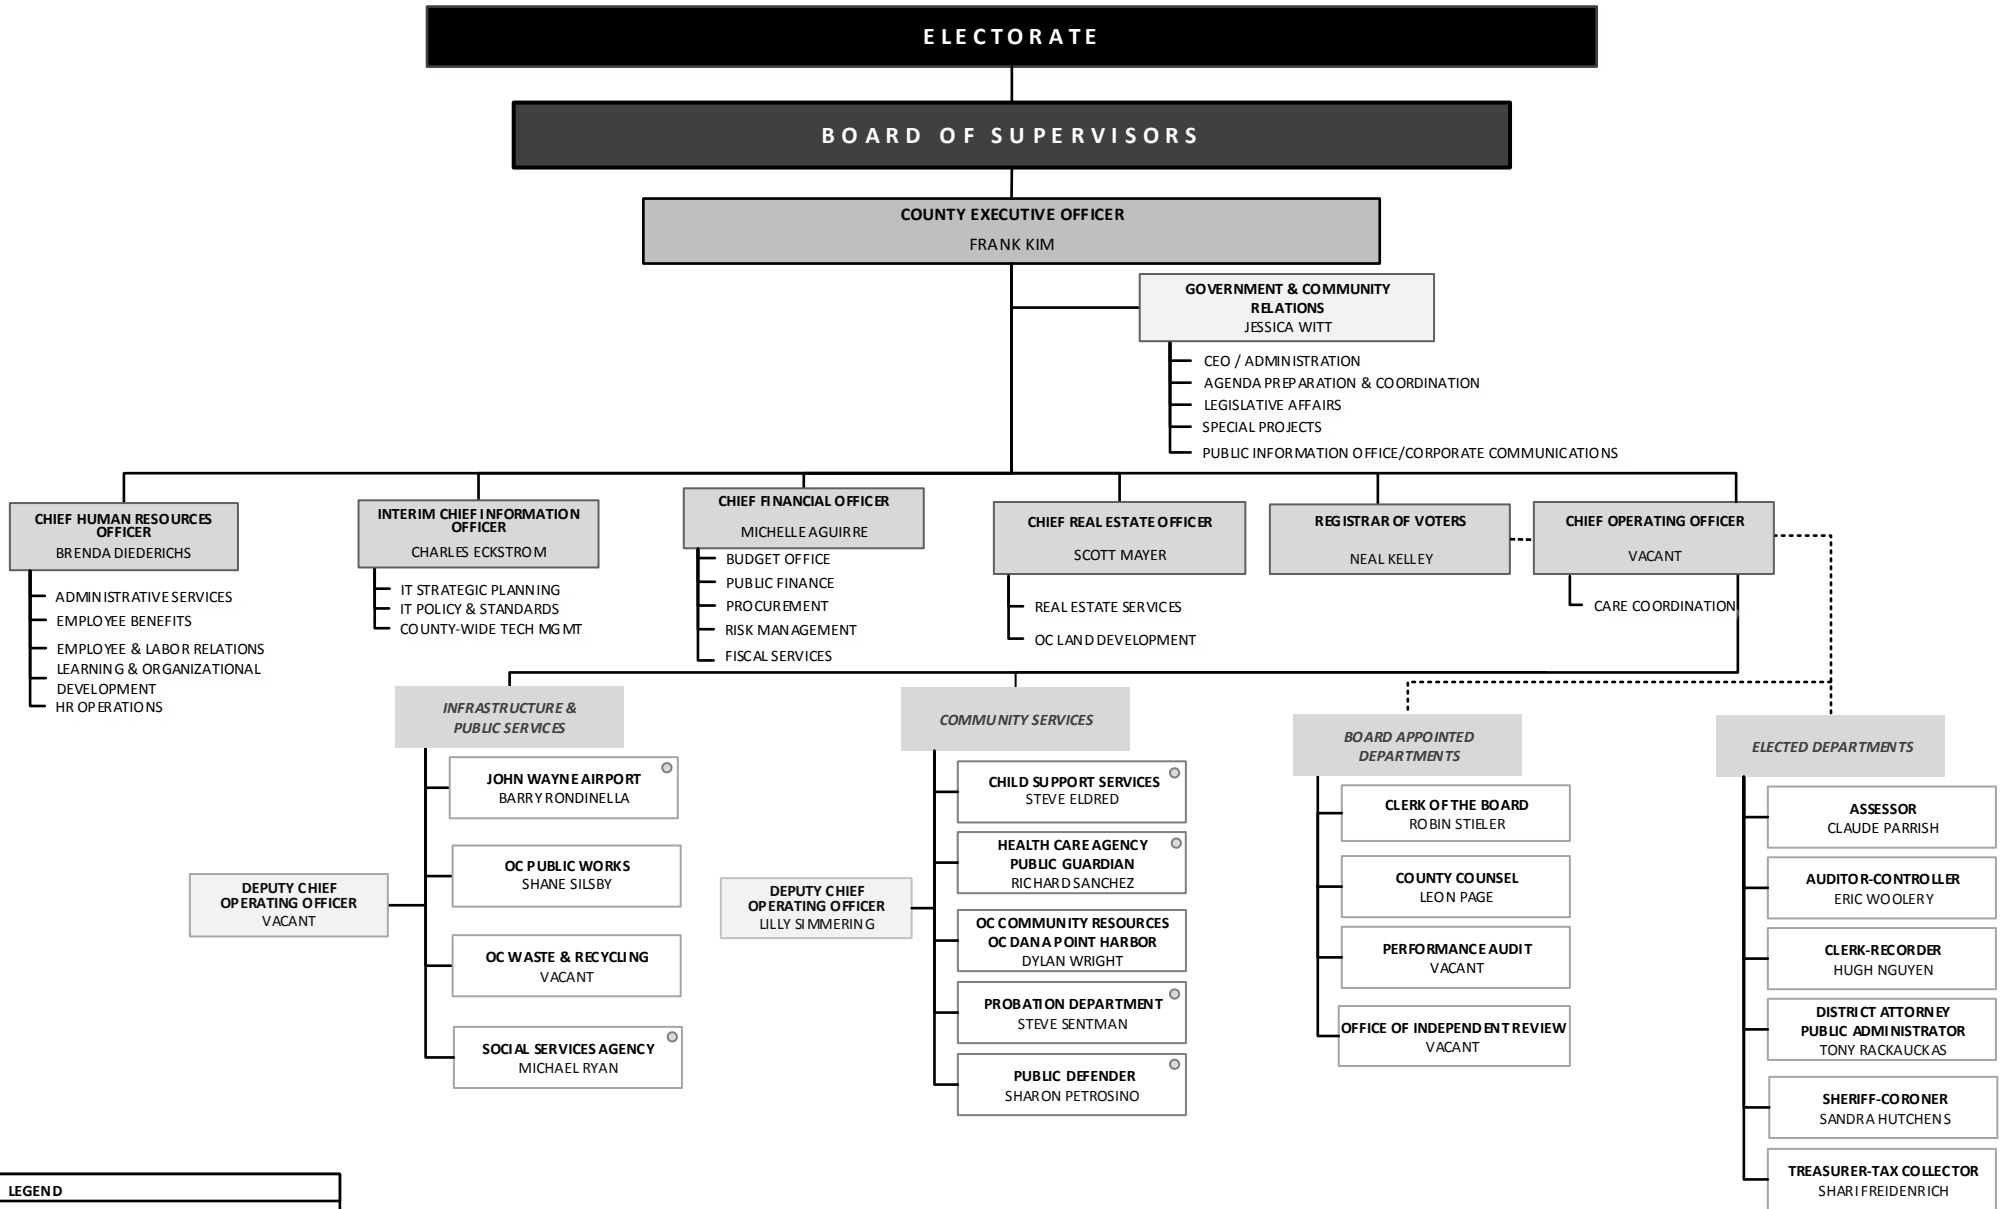

COUNTY OF ORANGE ORGANIZATIONAL CHART

March 31st, 2017

LEGEND	
—	DIRECT REPORT
- - - - -	ADMINISTRATIVE COORDINATION
○	APPOINTED BY THE BOARD OF SUPERVISORS, REPORT TO THE CHIEF OPERATING OFFICER